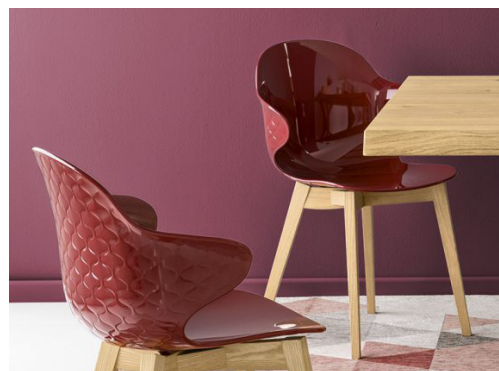

Saint Tropez

Construction

- Frame**
Metal or wood
- Seat**
Polycarbonate
- Origin**
Made in Europe

Key Features

The Saint Tropez is made with high tech polycarbonate, and features a quilted look shell in either transparent or glossy colours. Surprisingly comfortable due to its superior ergonomics, soft lines and slight armrests, the Saint Tropez is both beautiful and versatile.

Variations	size	width	depth	height	seat height
 CS/1855	Dining Chair	570	520	810	450
 CS/1845	Dining Chair	570	520	800	460
 CS/1859	Dining Chair	610	620	770–870	410–500
 CS/1858 (180)	Swivel Dining Chair	570	500	810	450
 CS/1858 (360)	Swivel Dining Chair	570	500	810	450