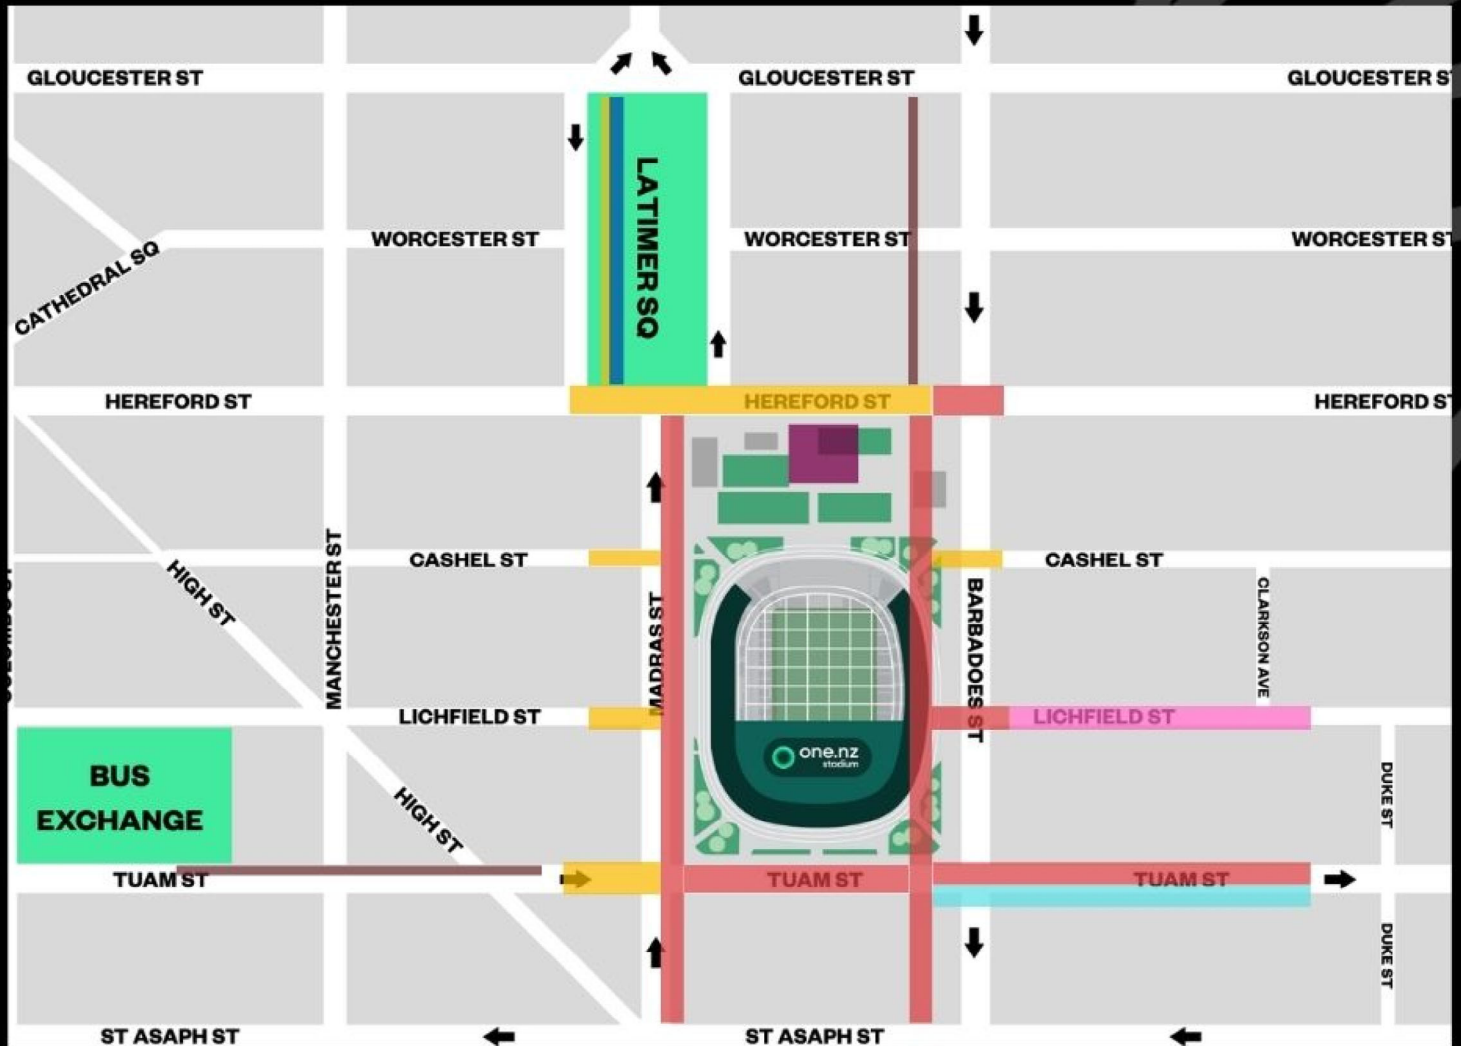

# SUPER ROUND PRE-EVENT

## KEY

- |  |   |
|--|---|
|  Prepaid Mobility Parking and Dropoff |  Road Closure             |
|  Metro Event Direct Shuttle Dropoff   |  Lane Reduction           |
|  Private Bus Parking                  |  Authorised Vehicles Only |
|  Ride Share Dropoff                   |   |